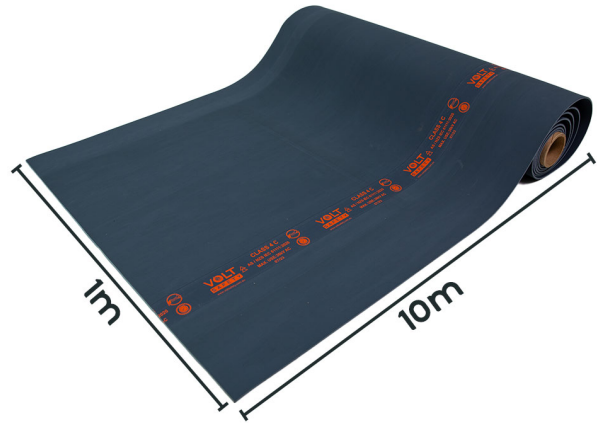

Insulated Mat Roll Class 4 36kV AS/NZS IEC 61111 - Volt Safety

Electrical insulated mats isolate the operator from the ground and protects the worker from ground potential.

Key Features:

- Size: 1m x 10m
- Class: Class 4 36000V
- Thickness: 5mm
- Weight: 8.6kg per meter
- Manufactured with EPDM rubber to ensure flexibility and protection against ozone cracking
- Anti-slip finish on both sides

Standards:

- AS/NZS IEC 61111, IEC 61111
- C - Resistant to extremely low temperatures

Options:

[Mat Roll-Up Style Bag for Insulated Mats](#)

Mat Roll-up bags protect your mat from damage and extend the lifetime usability of your insulated mat.

[Insulated Mat Class 4 - 1m x 1m](#)

Order our most popular insulated mat size of 1m x 1m.

[Insulated Mat Class 4 - Custom Size](#)

Order a Class 4 Insulated Mat that suits your requirements.

SKU/Part #
MAT-4-R10